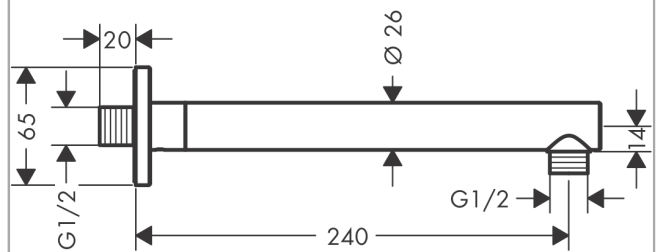

**Vernis Shape  
Shower arm 24 cm**

Surfaces: **Matt Black** Article Number: **26405670**

**Description**

**product features**

- length: 240 mm
- shaft Ø: 26 mm
- installation type: exposed installation
- material: solid brass
- version: 90° angle
- connection thread G 1/2
- connection dimension DN15

**Product image**

**Scale drawing**

Vernis Shape  
 Shower arm 24 cm  
 Surfaces: **Matt Black**

Article Number: **26405670**

## Exploded Drawing

Year of production: >04/21

**Vernis Shape**  
**Shower arm 24 cm**  
 Surfaces: **Matt Black**    Article Number: **26405670**

### Spare part list

Year of production: >04/21

Pos.	Description	Article Number	Price	PU
1	hollow set screw M5x5	98446000	-	1
2	O-Ring 22x2	98185000	-	1
3	connecting thread G½	93726000	-	1
4	O-ring 13x2	98128000	-	1