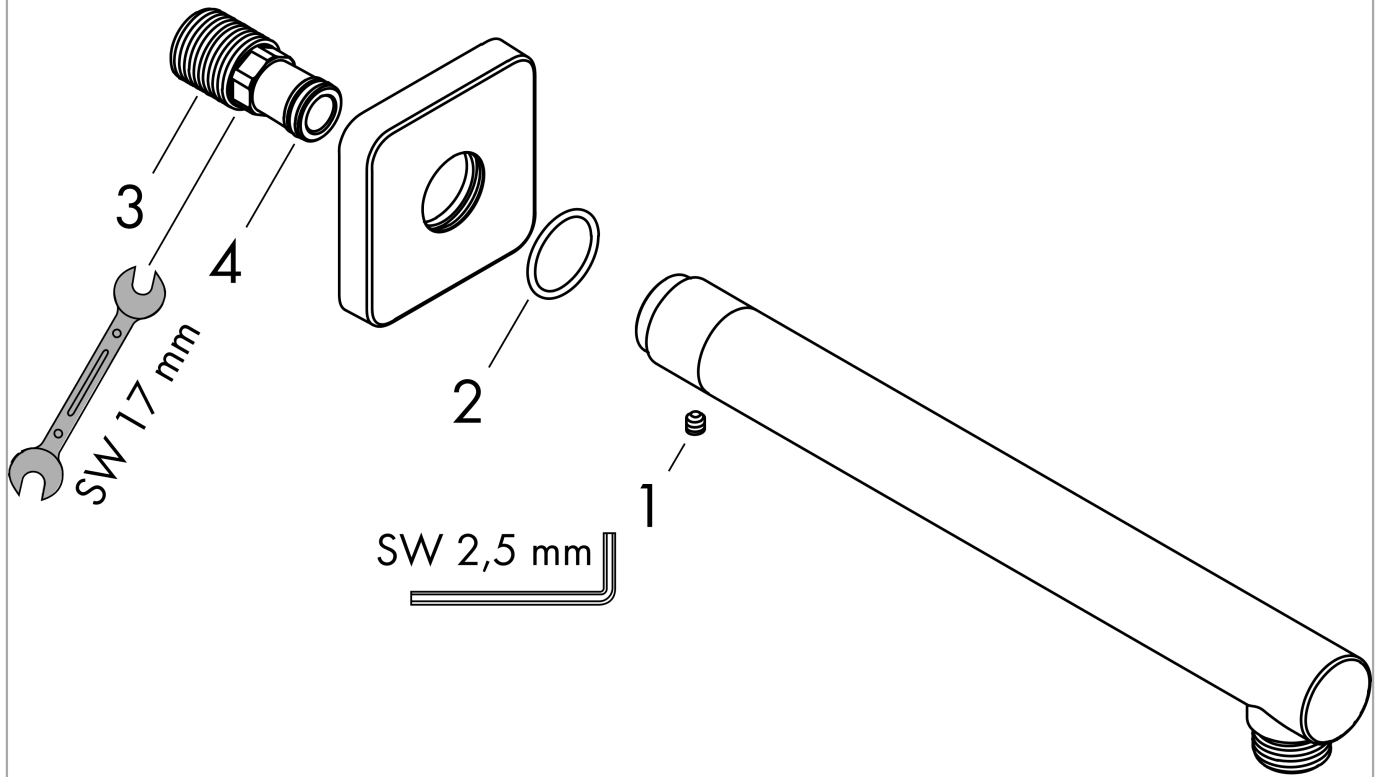

**Vernis Shape  
Shower arm 24 cm**

Surfaces: **Matt Black** Article Number: **26405670**

**Description**

**product features**

- length: 240 mm
- shaft Ø: 26 mm
- installation type: exposed installation
- material: solid brass
- version: 90° angle
- connection thread G 1/2
- connection dimension DN15

**Product image**

**Scale drawing**

Vernis Shape  
 Shower arm 24 cm  
 Surfaces: **Matt Black**

Article Number: **26405670**

## Exploded Drawing

Year of production: >04/21

**Vernis Shape**  
**Shower arm 24 cm**  
 Surfaces: **Matt Black**    Article Number: **26405670**

### Spare part list

Year of production: >04/21

Pos.	Description	Article Number	Price	PU
1	hollow set screw M5x5	98446000	-	1
2	O-Ring 22x2	98185000	-	1
3	connecting thread G½	93726000	-	1
4	O-ring 13x2	98128000	-	1