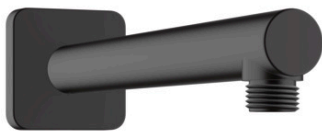

**Vernis Shape  
Shower arm 24 cm**

Surfaces: **Matt Black** Article Number: **26405670**

**Description**

**product features**

- length: 240 mm
- shaft Ø: 26 mm
- installation type: exposed installation
- material: solid brass
- version: 90° angle
- connection thread G 1/2
- connection dimension DN15

**Product image**

**Scale drawing**

Vernis Shape  
 Shower arm 24 cm  
 Surfaces: **Matt Black**

Article Number: **26405670**

## Exploded Drawing

Year of production: >04/21

**Vernis Shape**  
**Shower arm 24 cm**  
 Surfaces: **Matt Black**    Article Number: **26405670**